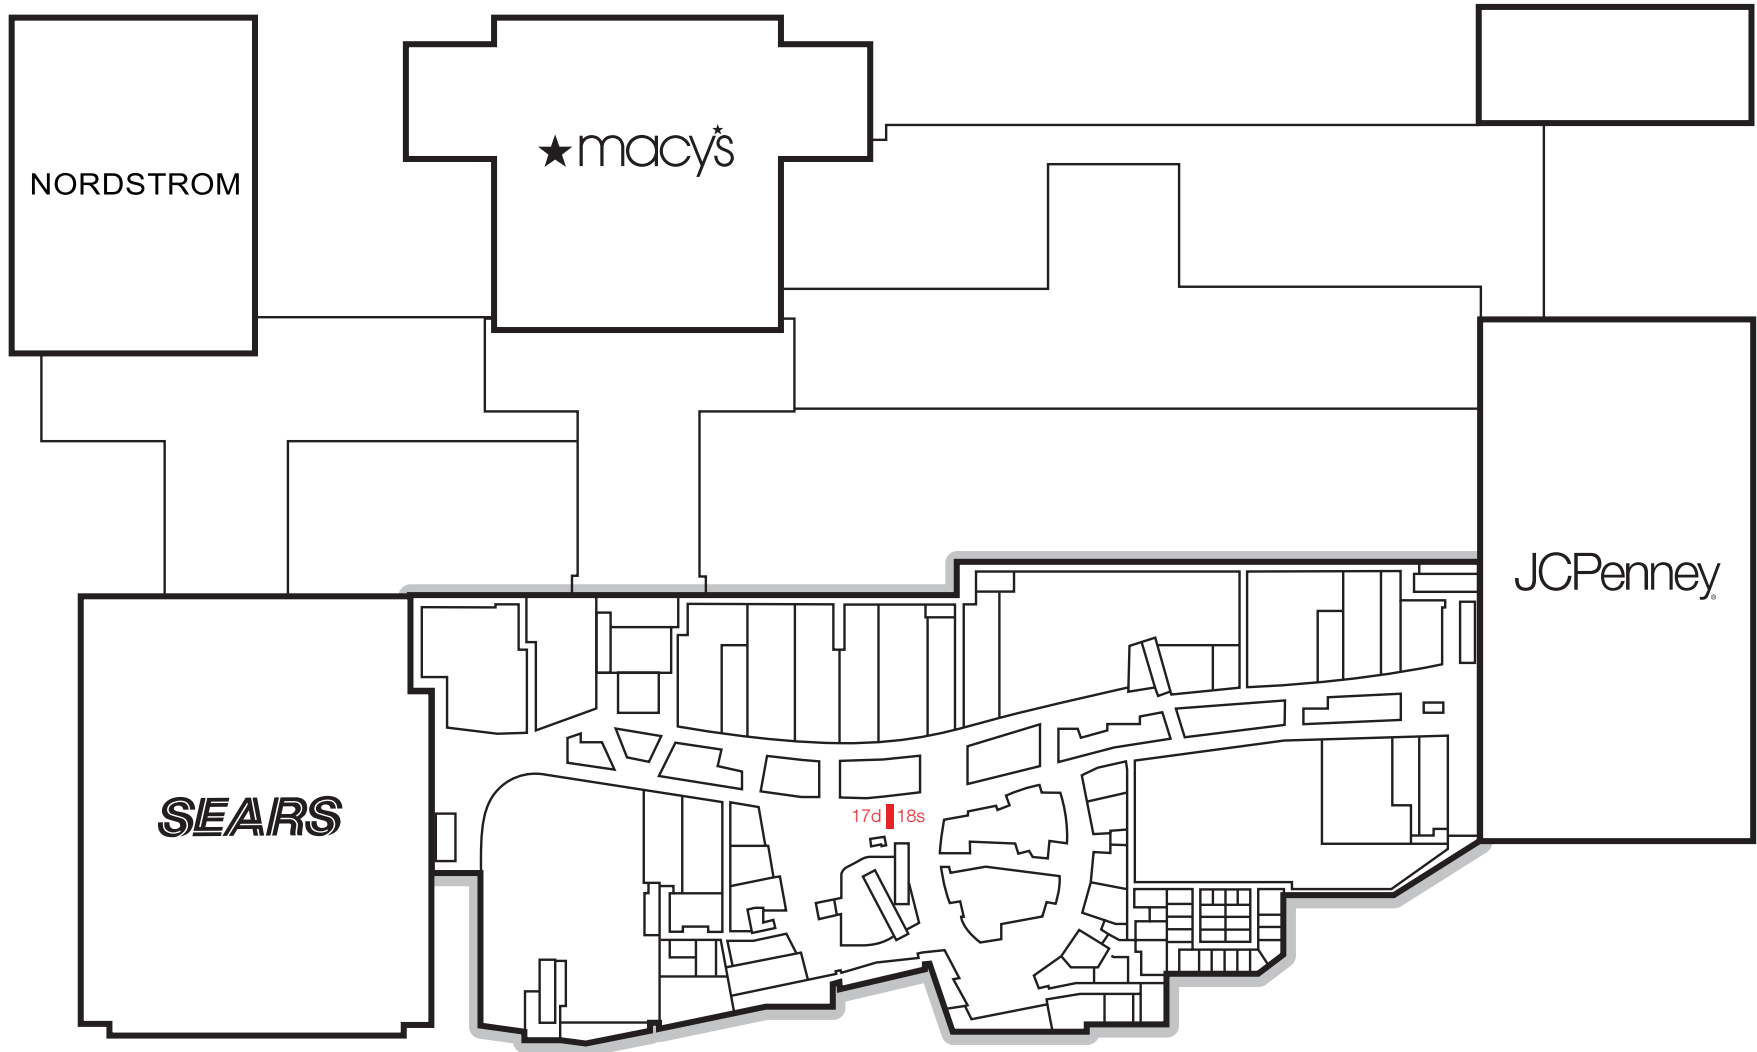

-  STORES | 175+
Ann Taylor LOFT, The Apple Store, Bare Escentuals, Borders Books and Music, Charlotte Russe, The Children's Place, Coach, Foot Locker, GameStop, Gap, Guess, Gymboree, H&M, Talbots, M.A.C., Mark Ecko Cut & Sew, Wet Seal, White House I Black Market, Zales

d – directory
s – scroller

Westfield Southcenter (Lower Level)

SALES 1 877 393 6671 WWW.EYECORP.COM

Eye Shop. EYE™ ©. Westfield Southcenter, 633 Southcenter, Seattle, WA 98188

d – directory
s – scroller

Westfield Southcenter (Middle Level)