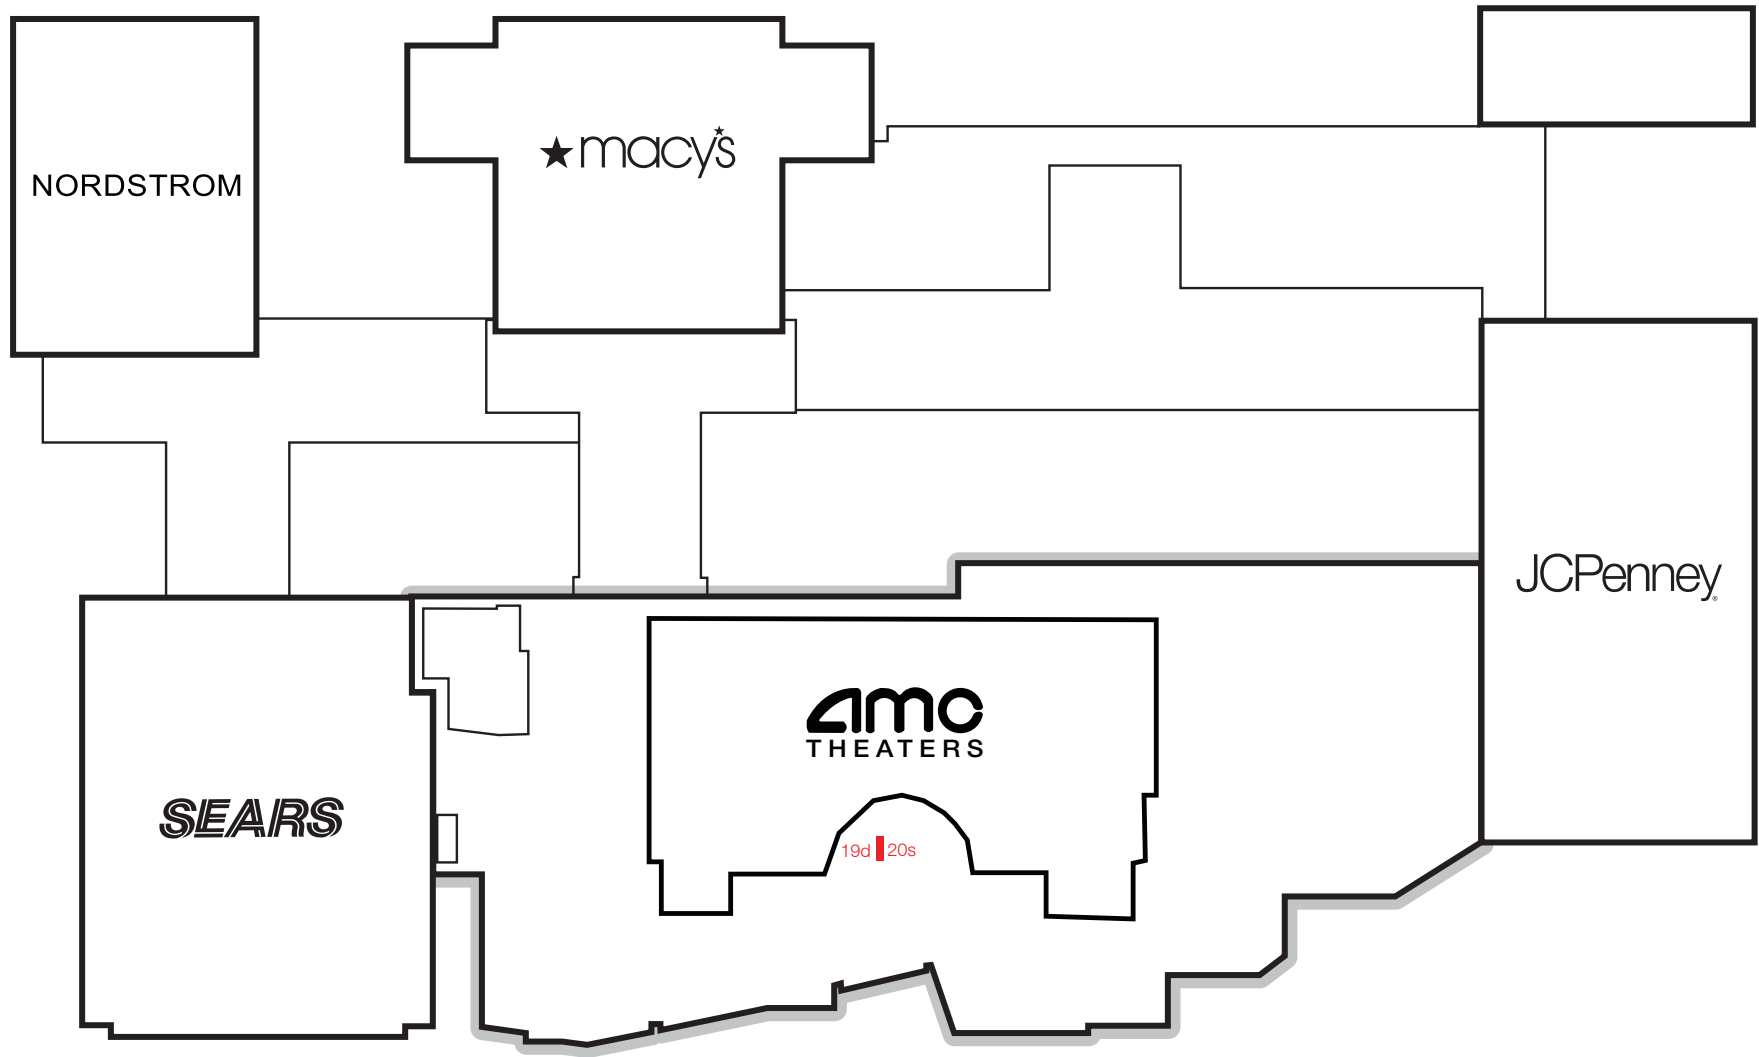

d – directory
s – scroller

Westfield Southcenter (Upper Level)

SALES 1 877 393 6671 WWW.EYECORP.COM

Eye Shop, EYE™ ©. Westfield Southcenter, 633 Southcenter, Seattle, WA 98188