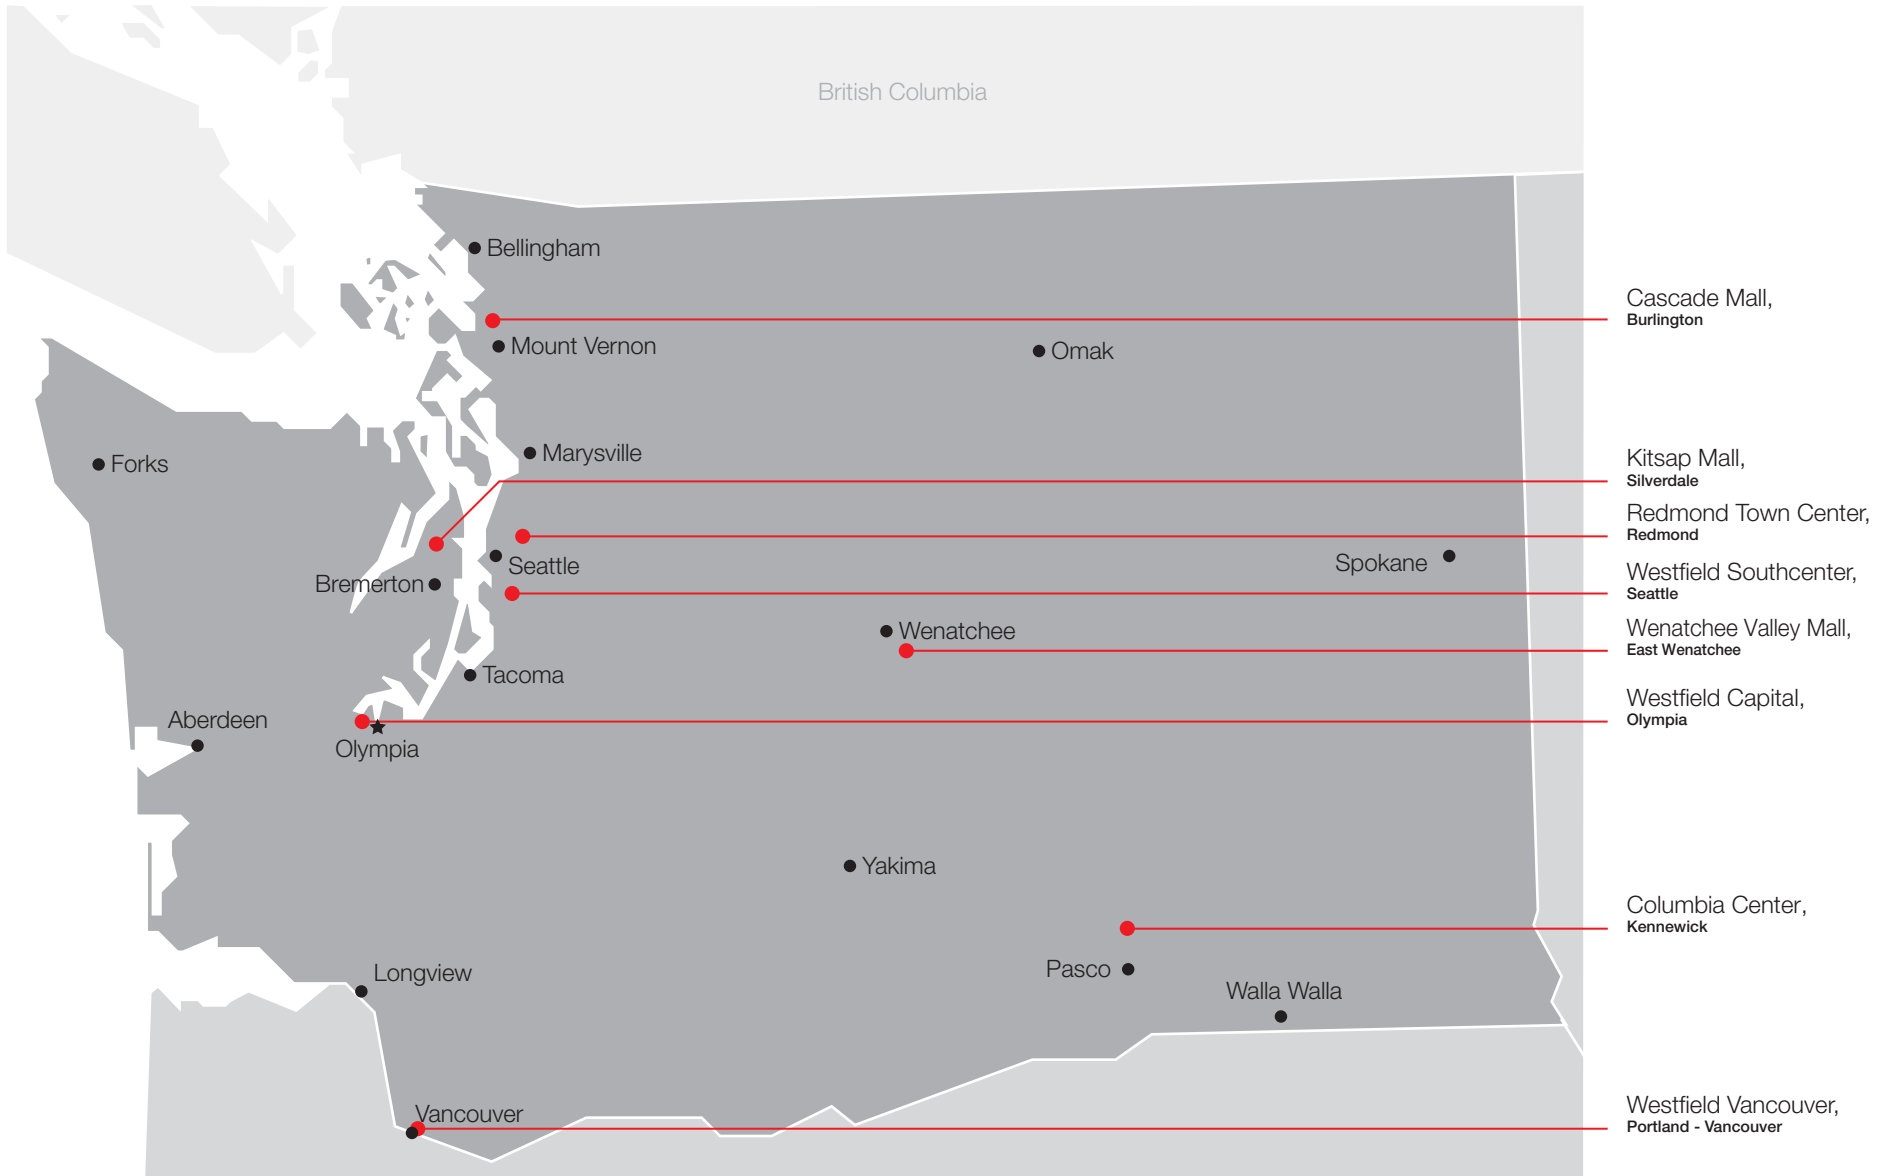

Westfield Southcenter, over 1,700,000 square feet of retail space, is one of the largest retail venues in the entire Pacific Northwest and is strategically located at the junction of two of the region's most heavily traveled highways, I-5 and I-405. An astonishing 350,000 vehicles converge at this point every day! Just 15 minutes from downtown Seattle, the center is home to over 175 specialty stores. With specialty sales per square foot exceeding an impressive \$654 in 2006, and its annual 11 million shoppers, Westfield Southcenter is one the region's most successful retail venues.

Overview

-  TYPE | Super Regional
-  SIZE | 1,306,805 sf
-  YEARLY SHOPPER VISITS | 11,400,000
-  THEATER | Yes
-  FOOD COURT | Yes
-  ANCHORS | 4
JCPenney, Macy's, Nordstrom, Sears

-  RESTAURANTS & ENTERTAINMENT
16-Screen AMC Theatres, Bahama Breeze, BJ's Restaurant and Brewhouse, Rainforest Café, The Cheesecake Factory, Blue C Sushi, Duke's Chowder House, Joeys Grill & Lounge, Johnny Rockets, Nordstrom Cafe, Olive Garden, Racha Thai & Asian Kitchen

SALES 1 877 393 6671 WWW.EYECORP.COM

Eye Shop. EYE™ ©. Westfield Southcenter, 633 Southcenter, Seattle, WA 98188

d – directory
s – scroller

Westfield Southcenter (Upper Level)

SALES 1 877 393 6671 WWW.EYECORP.COM

Eye Shop, EYE™ ©. Westfield Southcenter, 633 Southcenter, Seattle, WA 98188

Washington

SALES 1 877 393 6671 WWW.EYECORP.COM

Eye Shop. EYE™ ©.