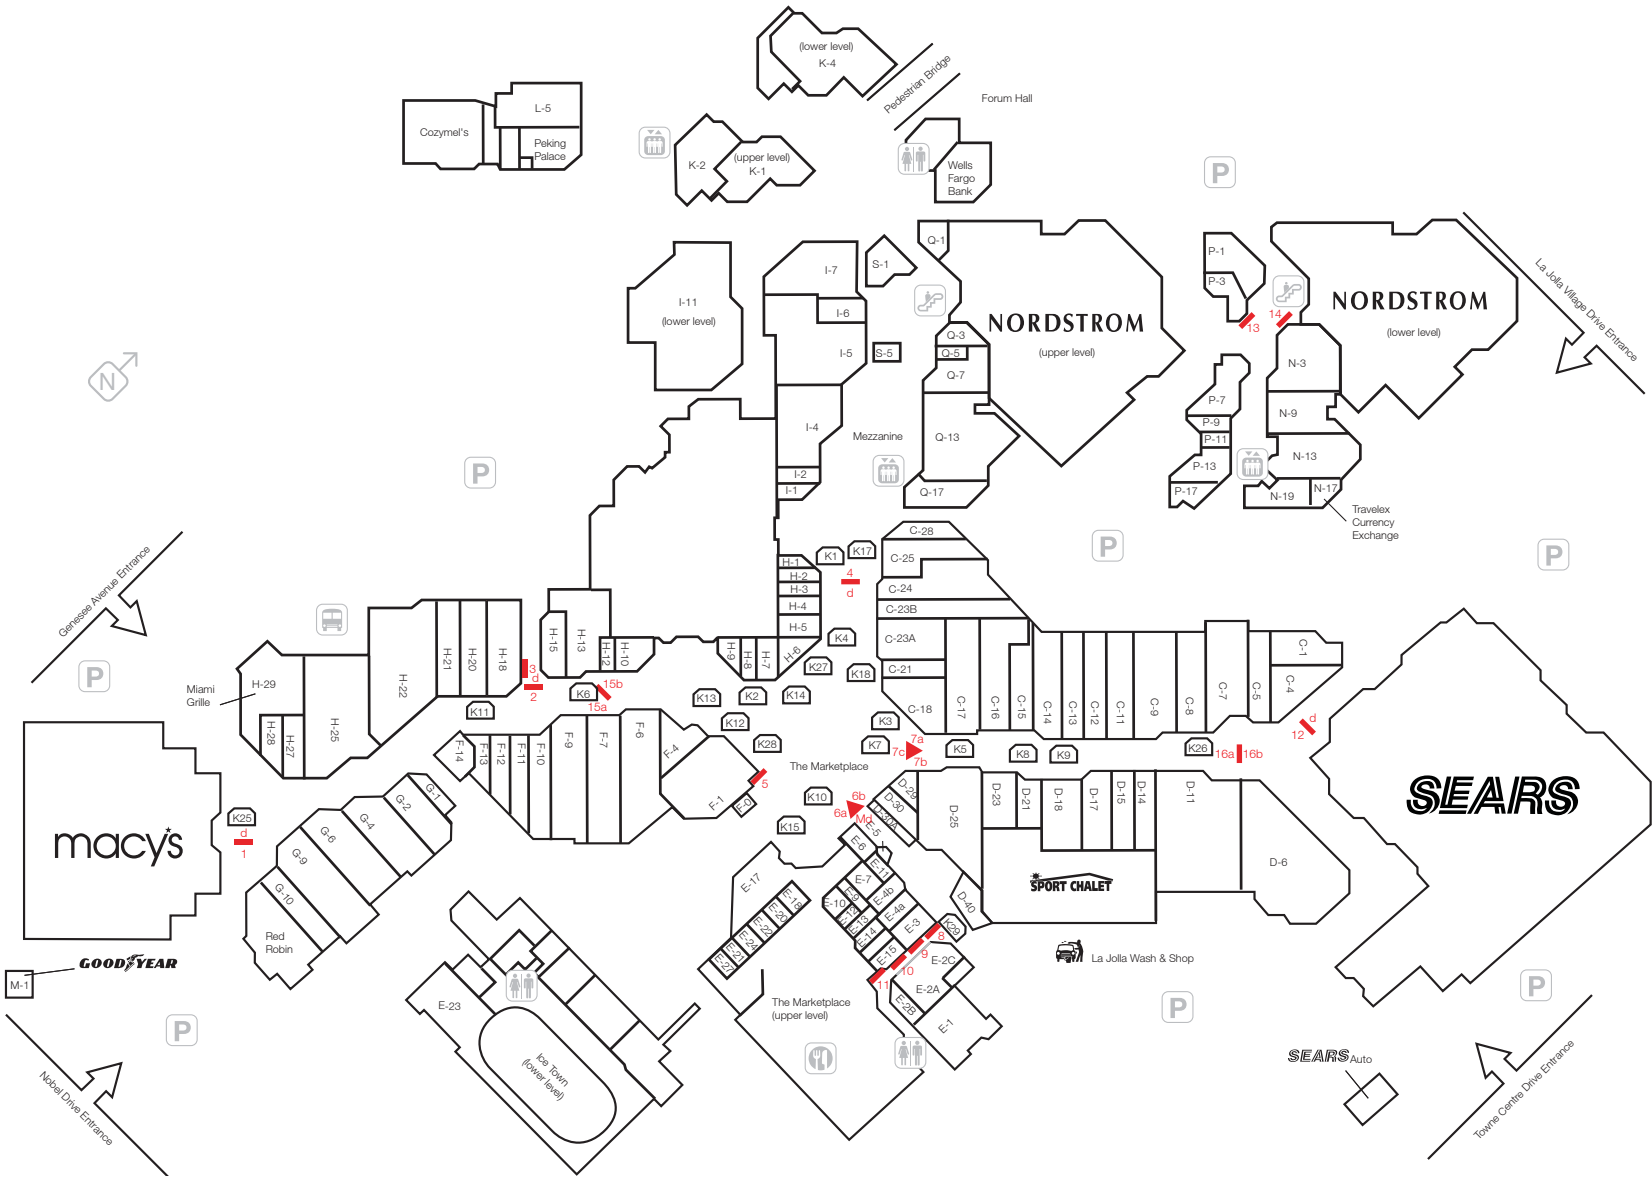

Overview

 TYPE | Super Regional

 SIZE | 1,035,954 sf

 YEARLY SHOPPER VISITS | 8,100,000

 THEATER | No

 FOOD COURT | Yes

 ANCHORS | 3

Macy's, Nordstrom, Sears

 STORES | 148

Abercrombie & Fitch, Ann Taylor, Banana Republic, Cache, Chico's, Coach, Crate & Barrel, Guess, Hollister Co., J. Jill, L'Occitane, Pottery Barn plus Pottery Barn Kids, Restoration Hardware, Talbots, Victoria's Secret, Williams-Sonoma

White = 72%

Black = 3%

Asian = 17%

Latino = 11%

Source: Westfield

Westfield UTC

SALES 1 877 393 6671 WWW.EYECORP.COM

Eye Shop. EYE™ ©. Westfield UTC, 4545 La Jolla Village Dr, Ste E-25, San Diego, CA 92122-1212

- d** – directory
- D** – digital
- s** – scroller

Westfield UTC

SALES 1 877 393 6671 WWW.EYECORP.COM

Eye Shop. EYE™ ©. Westfield UTC, 4545 La Jolla Village Dr, Ste E-25, San Diego, CA 92122-1212

California